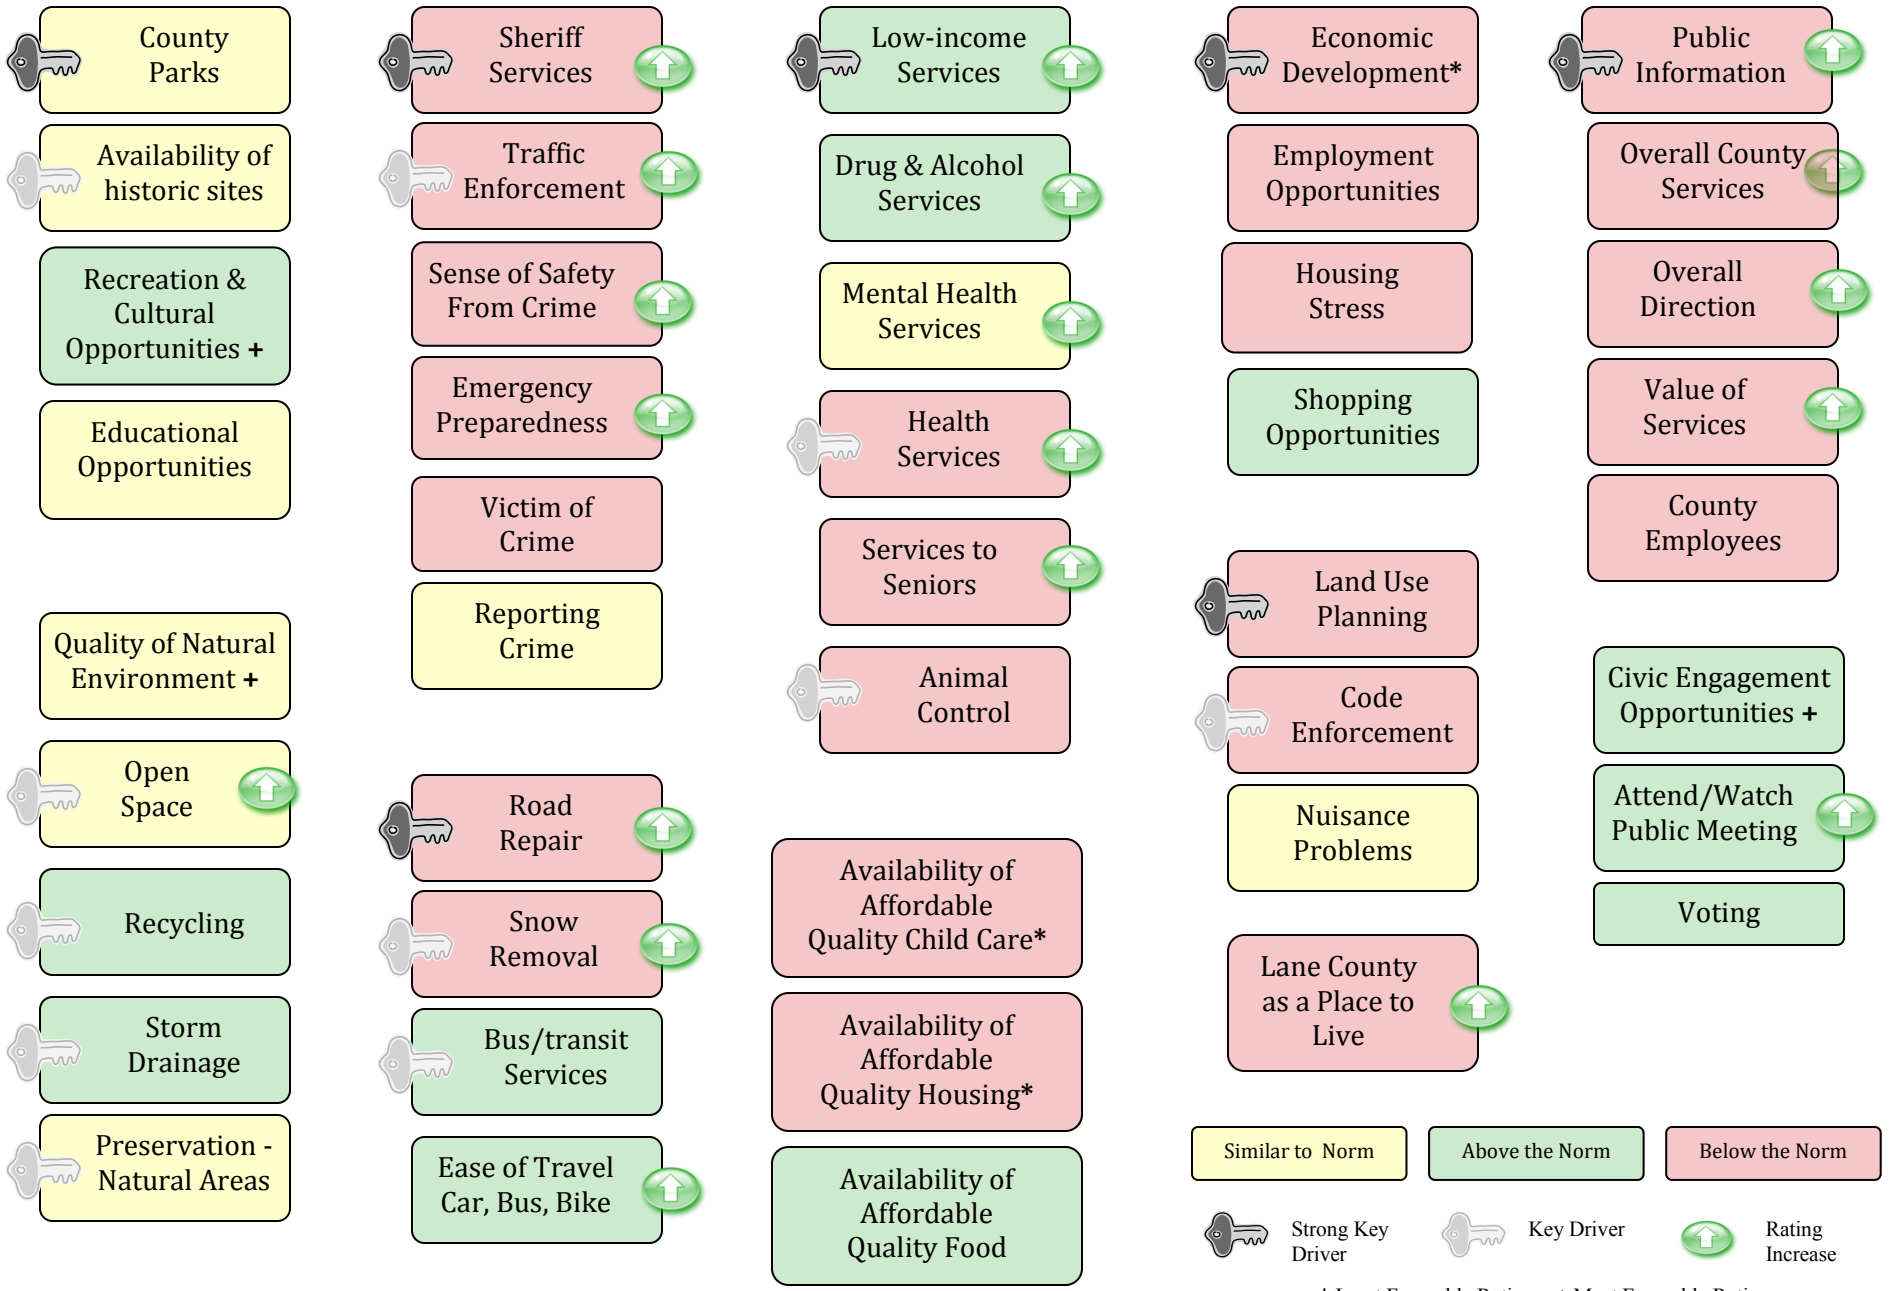

# Overall Results - Lane County Resident Survey 2011

Similar to Norm    Above the Norm    Below the Norm

Strong Key Driver    Key Driver    Rating Increase

\* Least Favorable Rating    + Most Favorable Rating